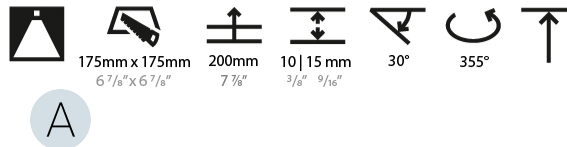

PHYSICAL

Shape: Square
Length (mm): 186
Length (in): 7 5/16
Width (mm): 186
Width (in): 7 5/16
Height (mm): 180
Height (in): 7 1/16
Ceiling Thickness (mm): 10 / 12.5 / 15
Ceiling Thickness (in): 3/8 or 1/2 or 9/16
Min. Recessing Depth (mm): 200
Min. Recessing Depth (in): 7 7/8
Light Distribution: Adjustable / Downlight
Weight (kg): 1.88
Weight (lbs): 4.14
Fixture Finish: SSR / BKV / CWI / CRY / HAB / UFT / ITA / RUA / FTG / MYG / LOD / PUS / FRO / FUP / KIA / POP / BLS / SPG / MEY / GOH / GUM / CHC / COM / ABZ / JAG / OBR / MOS / ROR
Fixture Material: Aluminum Die Cast
Cut-out Measurements: 175mm / 6 7/8" x 175mm / 6 7/8"

ELECTRICAL

Lamp Type: LED (Zhaga Standard)
Total Output Wattage (W): 21.2
Dimming: Tri-Mode (Non-Dimming and Phase Dimming (120Vac only) and 0-10V Dimming)
Driver Included: No
Driver Location: Recessed Housing
Driver Type: Constant Current - Universal
Housing: See components
Input Voltage (V): 120 - 277
Constant Current (MA): 700

LED

Number of LEDs: 1
Color Temperature (°K): 2700 / 3000 / 3500 / 4000
Max. Delivered Lumen (lm): 1440 / 1490 / 1568 / 1600
CRI: >90 CRI
Lamp Life (hrs): 50000

OPTICAL

Reflector°: 8
Adjustability: Rotational 355°; Tilt 30°

RATINGS AND CERTIFICATIONS

Certified By: Certified for North American Standards
IP rating: IP20